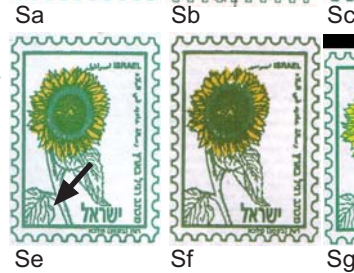

white leaf
low left corner

No.	Value	Colour	selling price	**	FDC
env14	NoDem	Green and yellow or orange	1.10	□	8.00 0
env15	ND	blue all over no text, yellow, white leaf stamp, 32mm		□	20.00
env16	ND	blue all over no text, yellow, white leaf, stamp 30mm		□	20.00

No.	year known	print type	sunflower color	colour	**	used
env14.1	1995-1998	PA ....pink text	yellow	.....Sa	□	8.00 4.00
env14.1a	1997-2000	PA ....pink text	orange	.....Sb	□	8.00 4.00
env14.2	1998-2000	PC ....blue text	yellow	.....Sa	□	20.00 8.00
env14.2a	1999-2000	PC ....blue text	orange	.....Sc	□	20.00 8.00
env14.3	2003	PD ....small letters	yellow	.....Sa	□	50.00 20.00
env15.1	2004	PE ....blue all over no text	yellow	.....Se	□	20.00 10.00
env15.1a	2004	PE ....blue all over no text	orange	.....Sf	□	20.00 10.00
env16.1	2004-2005	PE ....blue all over no text	yellow	.....Sg	□	10.00 5.00